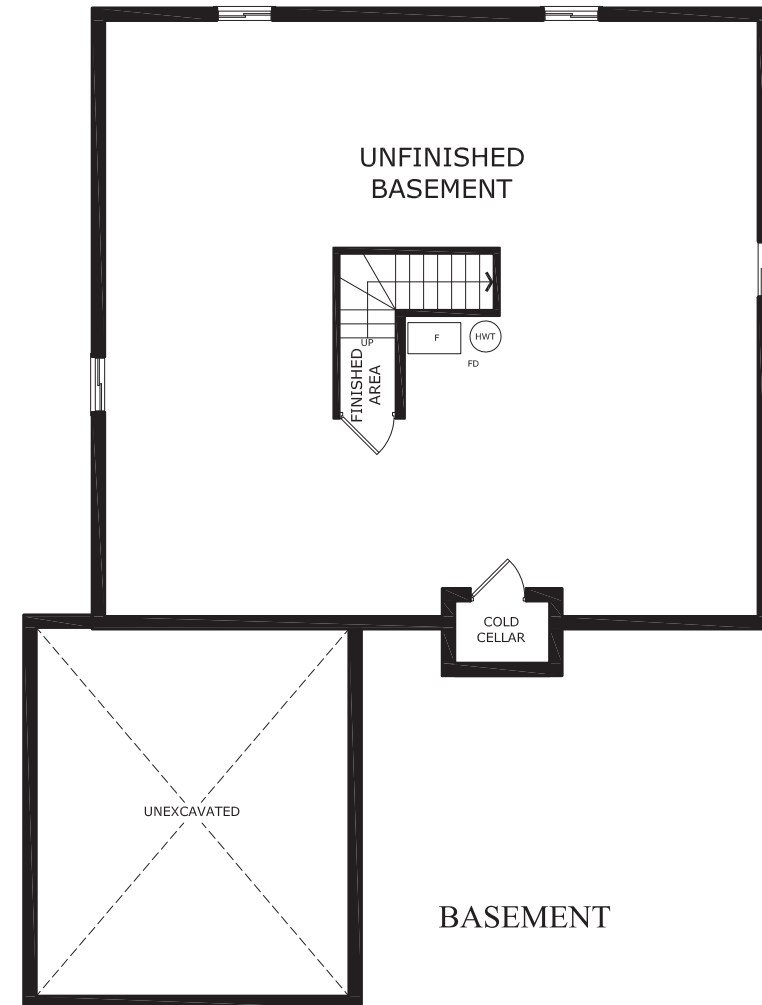

EATON ESTATE

1,200 SQUARE FEET

PURCHASER AGREES TO ACCEPT ALL CHANGES APPLICABLE TO SITE CONDITIONS, HOME MAY BE REVERSED, STEPS MAY VARY AT ANY EXTERIOR ENTRANCE DUE TO GRADING VARIANCE, ACTUAL SQUARE FOOTAGE MAY VARY FROM STATED SQUARE FOOTAGE ON BROCHURE, ALL RENDERINGS ARE ARTIST CONCEPT. DIMENSIONS, SPECIFICATIONS AND ARCHITECTURAL DETAILING SUBJECT TO MINOR MODIFICATIONS, ROOF LINES MAY VARY, WINDOW, SUMP PUMP, PUMP AND DOOR PLACEMENT MAY VARY IN ACCORDANCE WITH DIFFERENT STYLES FOR THIS MODEL. E.&O.E. ALL DRAWINGS AND RENDERINGS ARE SUBJECT TO COPYRIGHT 2015.