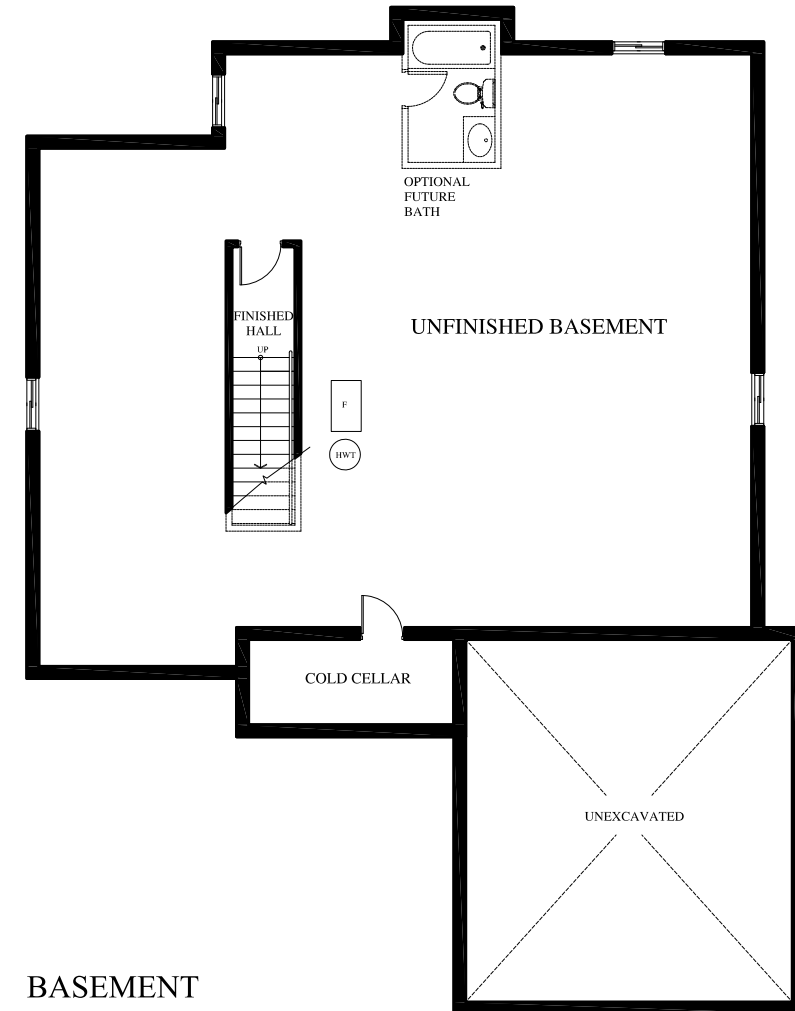

# KINGSWOOD

1,331 SQUARE FEET

PURCHASER AGREES TO ACCEPT ALL CHANGES APPLICABLE TO SITE CONDITIONS, HOME MAY BE REVERSED, STEPS MAY VARY AT ANY EXTERIOR ENTRANCE DUE TO GRADING VARIANCE, ACTUAL SQUARE FOOTAGE MAY VARY FROM STATED SQUARE FOOTAGE ON BROCHURE, ALL RENDERINGS ARE ARTIST CONCEPT. DIMENSIONS, SPECIFICATIONS AND ARCHITECTURAL DETAILING SUBJECT TO MINOR MODIFICATIONS, ROOF LINES MAY VARY, WINDOW, SUMP PUMP, PUMP AND DOOR PLACEMENT MAY VARY IN ACCORDANCE WITH DIFFERENT STYLES FOR THIS MODEL. E.& O.E. ALL DRAWINGS AND RENDERINGS ARE SUBJECT TO COPYRIGHT 2013.