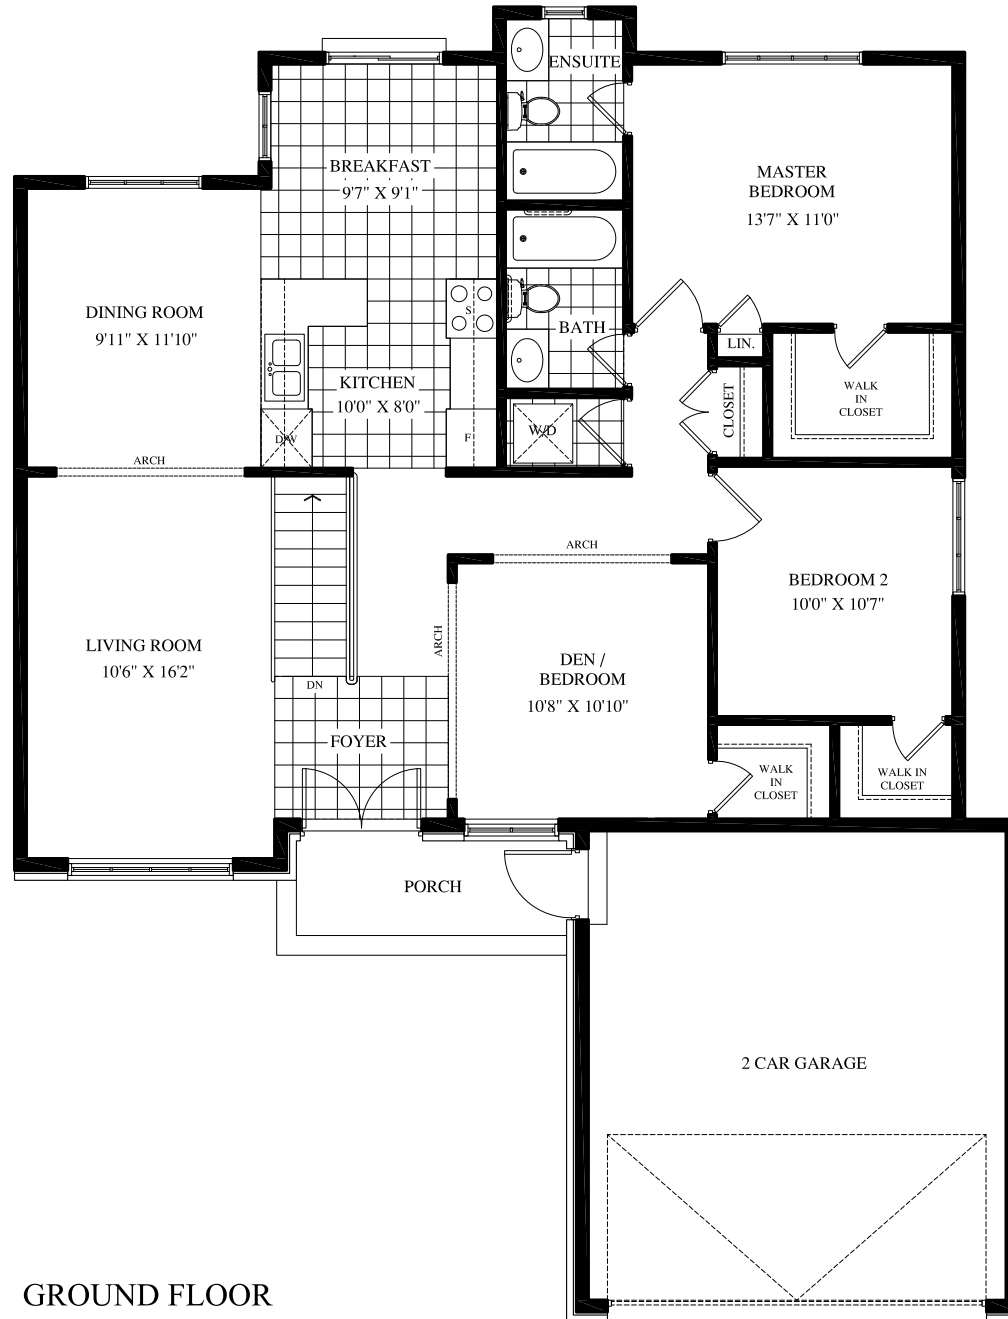

# KINGSWOOD

1,331 SQUARE FEET

PURCHASER AGREES TO ACCEPT ALL CHANGES APPLICABLE TO SITE CONDITIONS, HOME MAY BE REVERSED, STEPS MAY VARY AT ANY EXTERIOR ENTRANCE DUE TO GRADING VARIANCE, ACTUAL SQUARE FOOTAGE MAY VARY FROM STATED SQUARE FOOTAGE ON BROCHURE, ALL RENDERINGS ARE ARTIST CONCEPT. DIMENSIONS, SPECIFICATIONS AND ARCHITECTURAL DETAILING SUBJECT TO MINOR MODIFICATIONS, ROOF LINES MAY VARY, WINDOW, SUMP PUMP, PUMP AND DOOR PLACEMENT MAY VARY IN ACCORDANCE WITH DIFFERENT STYLES FOR THIS MODEL. E.& O.E. ALL DRAWINGS AND RENDERINGS ARE SUBJECT TO COPYRIGHT 2013.