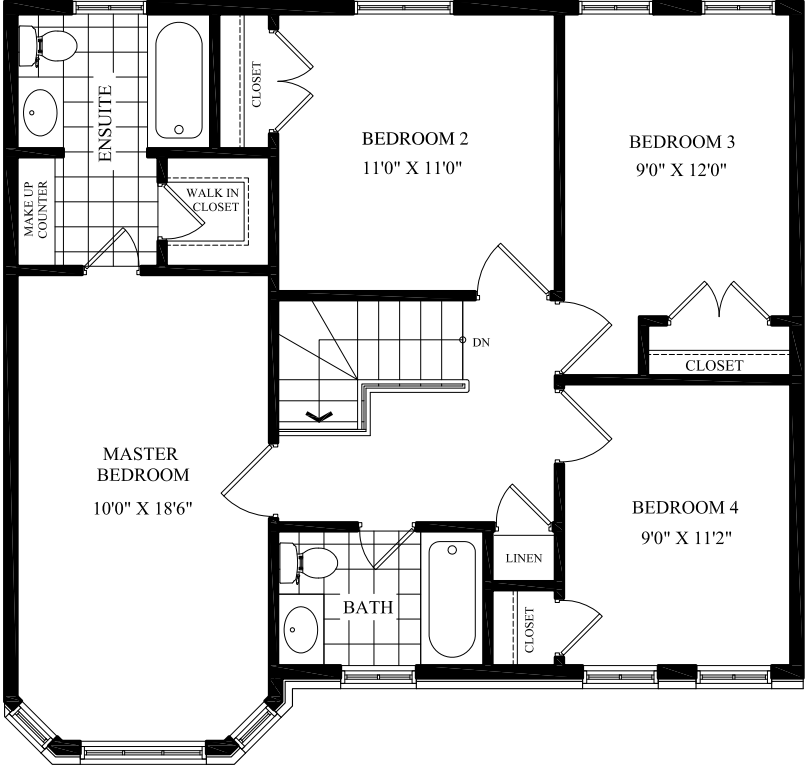

KNIGHTS CASTLE

1,800 SQUARE FEET

PURCHASER AGREES TO ACCEPT ALL CHANGES APPLICABLE TO SITE CONDITIONS, HOME MAY BE REVERSED, STEPS MAY VARY AT ANY EXTERIOR ENTRANCE DUE TO GRADING VARIANCE, ACTUAL SQUARE FOOTAGE MAY VARY FROM STATED SQUARE FOOTAGE ON BROCHURE, ALL RENDERINGS ARE ARTIST CONCEPT. DIMENSIONS, SPECIFICATIONS AND ARCHITECTURAL DETAILING SUBJECT TO MINOR MODIFICATIONS, ROOF LINES MAY VARY, WINDOW, SUMP PUMP, PUMP AND DOOR PLACEMENT MAY VARY IN ACCORDANCE WITH DIFFERENT STYLES FOR THIS MODEL. E.& O.E. ALL DRAWINGS AND RENDERINGS ARE SUBJECT TO COPYRIGHT 2013.