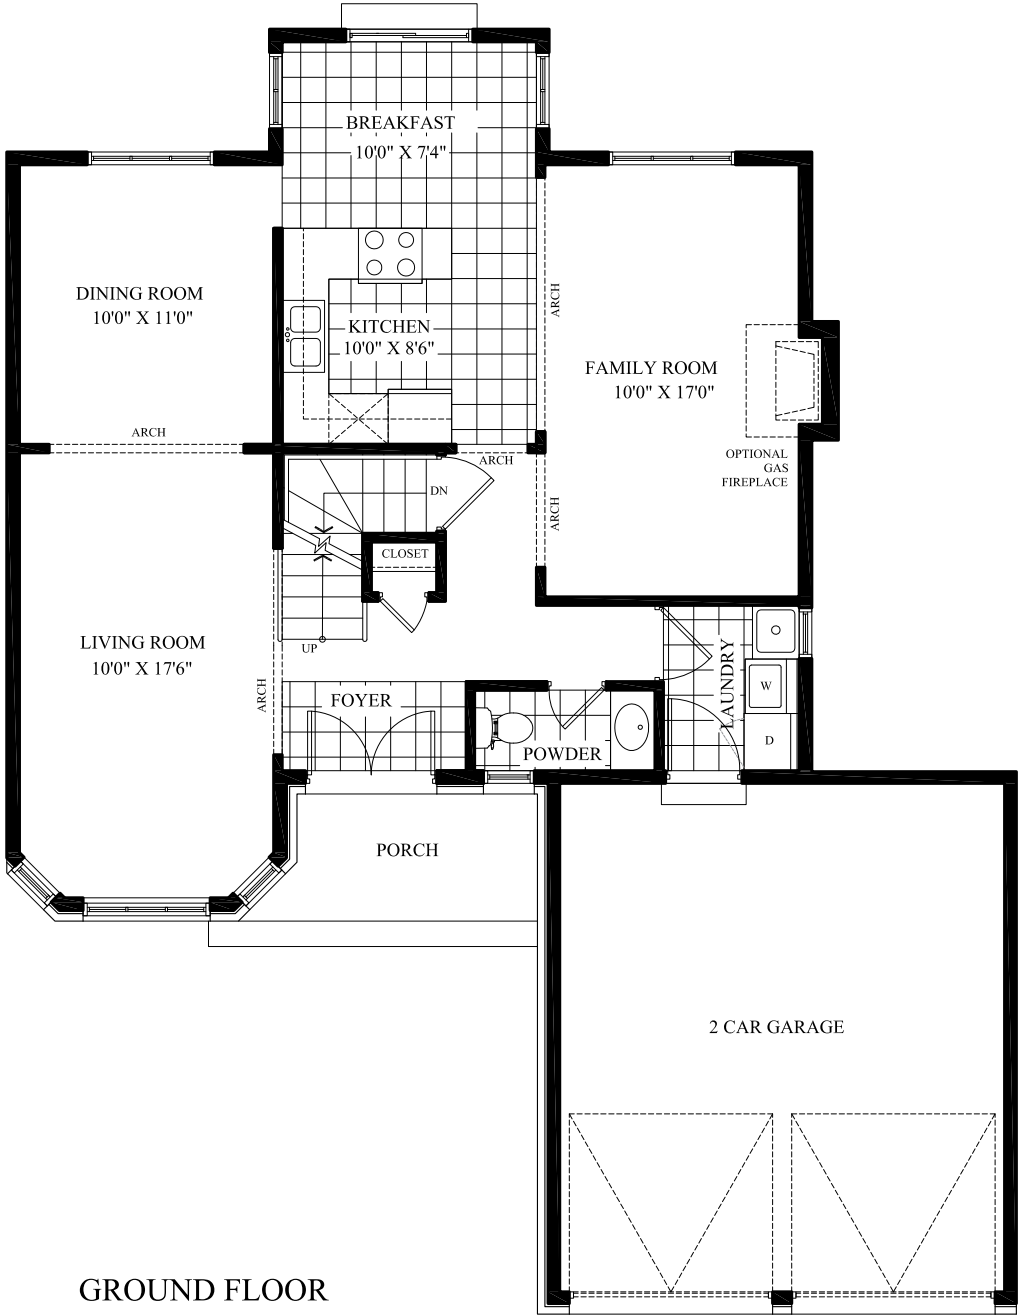

KNIGHTS CASTLE

1,800 SQUARE FEET

PURCHASER AGREES TO ACCEPT ALL CHANGES APPLICABLE TO SITE CONDITIONS, HOME MAY BE REVERSED, STEPS MAY VARY AT ANY EXTERIOR ENTRANCE DUE TO GRADING VARIANCE, ACTUAL SQUARE FOOTAGE MAY VARY FROM STATED SQUARE FOOTAGE ON BROCHURE, ALL RENDERINGS ARE ARTIST CONCEPT. DIMENSIONS, SPECIFICATIONS AND ARCHITECTURAL DETAILING SUBJECT TO MINOR MODIFICATIONS, ROOF LINES MAY VARY, WINDOW, SUMP PUMP, PUMP AND DOOR PLACEMENT MAY VARY IN ACCORDANCE WITH DIFFERENT STYLES FOR THIS MODEL. E.& O.E. ALL DRAWINGS AND RENDERINGS ARE SUBJECT TO COPYRIGHT 2013.