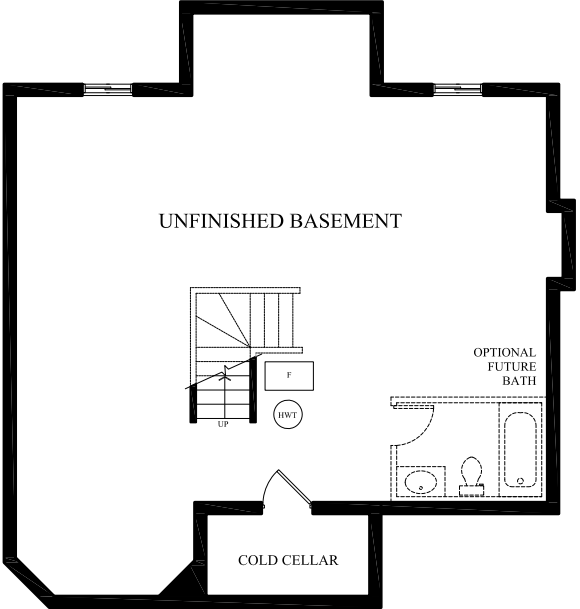

KNIGHTS CASTLE

1,800 SQUARE FEET

PURCHASER AGREES TO ACCEPT ALL CHANGES APPLICABLE TO SITE CONDITIONS, HOME MAY BE REVERSED, STEPS MAY VARY AT ANY EXTERIOR ENTRANCE DUE TO GRADING VARIANCE, ACTUAL SQUARE FOOTAGE MAY VARY FROM STATED SQUARE FOOTAGE ON BROCHURE, ALL RENDERINGS ARE ARTIST CONCEPT. DIMENSIONS, SPECIFICATIONS AND ARCHITECTURAL DETAILING SUBJECT TO MINOR MODIFICATIONS, ROOF LINES MAY VARY, WINDOW, SUMP PUMP, PUMP AND DOOR PLACEMENT MAY VARY IN ACCORDANCE WITH DIFFERENT STYLES FOR THIS MODEL. E.& O.E. ALL DRAWINGS AND RENDERINGS ARE SUBJECT TO COPYRIGHT 2013.