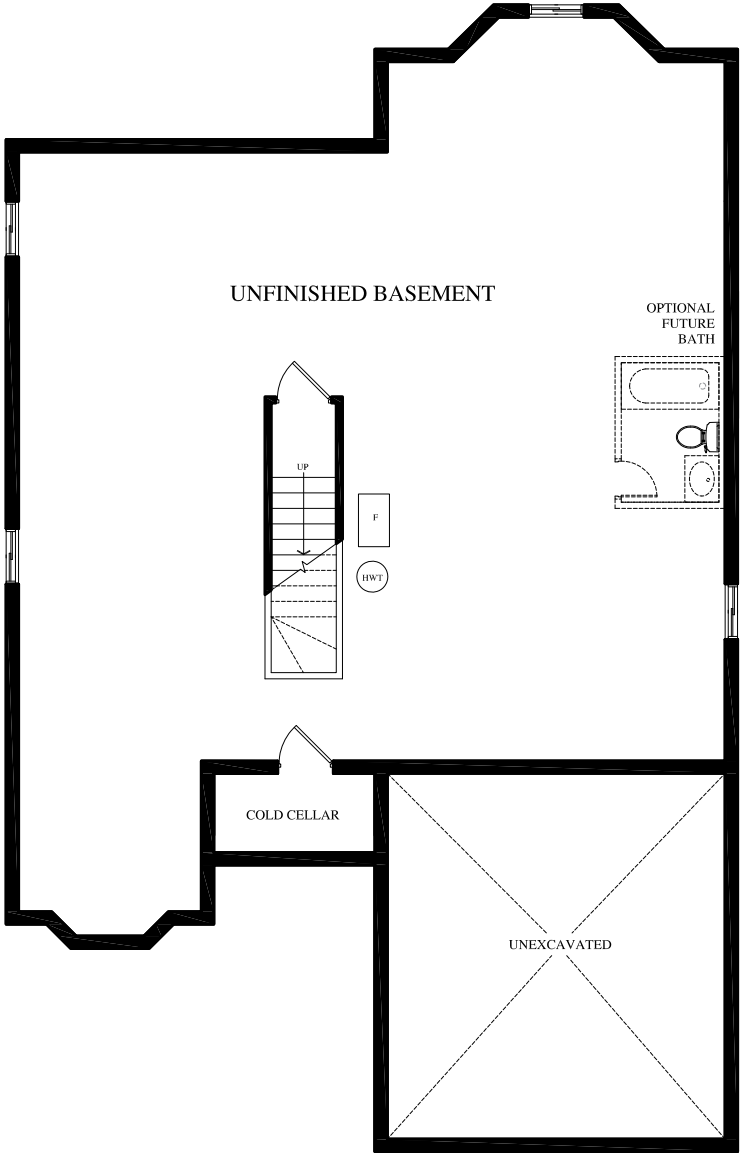

# MERLIN ESTATE

1,507 SQUARE FEET

GROUND FLOOR

BASEMENT

PURCHASER AGREES TO ACCEPT ALL CHANGES APPLICABLE TO SITE CONDITIONS, HOME MAY BE REVERSED, STEPS MAY VARY AT ANY EXTERIOR ENTRANCE DUE TO GRADING VARIANCE, ACTUAL SQUARE FOOTAGE MAY VARY FROM STATED SQUARE FOOTAGE ON BROCHURE, ALL RENDERINGS ARE ARTIST CONCEPT. DIMENSIONS, SPECIFICATIONS AND ARCHITECTURAL DETAILING SUBJECT TO MINOR MODIFICATIONS, ROOF LINES MAY VARY, WINDOW, SUMP PUMP, PUMP AND DOOR PLACEMENT MAY VARY IN ACCORDANCE WITH DIFFERENT STYLES FOR THIS MODEL. E.& O.E. ALL DRAWINGS AND RENDERINGS ARE SUBJECT TO COPYRIGHT 2013.