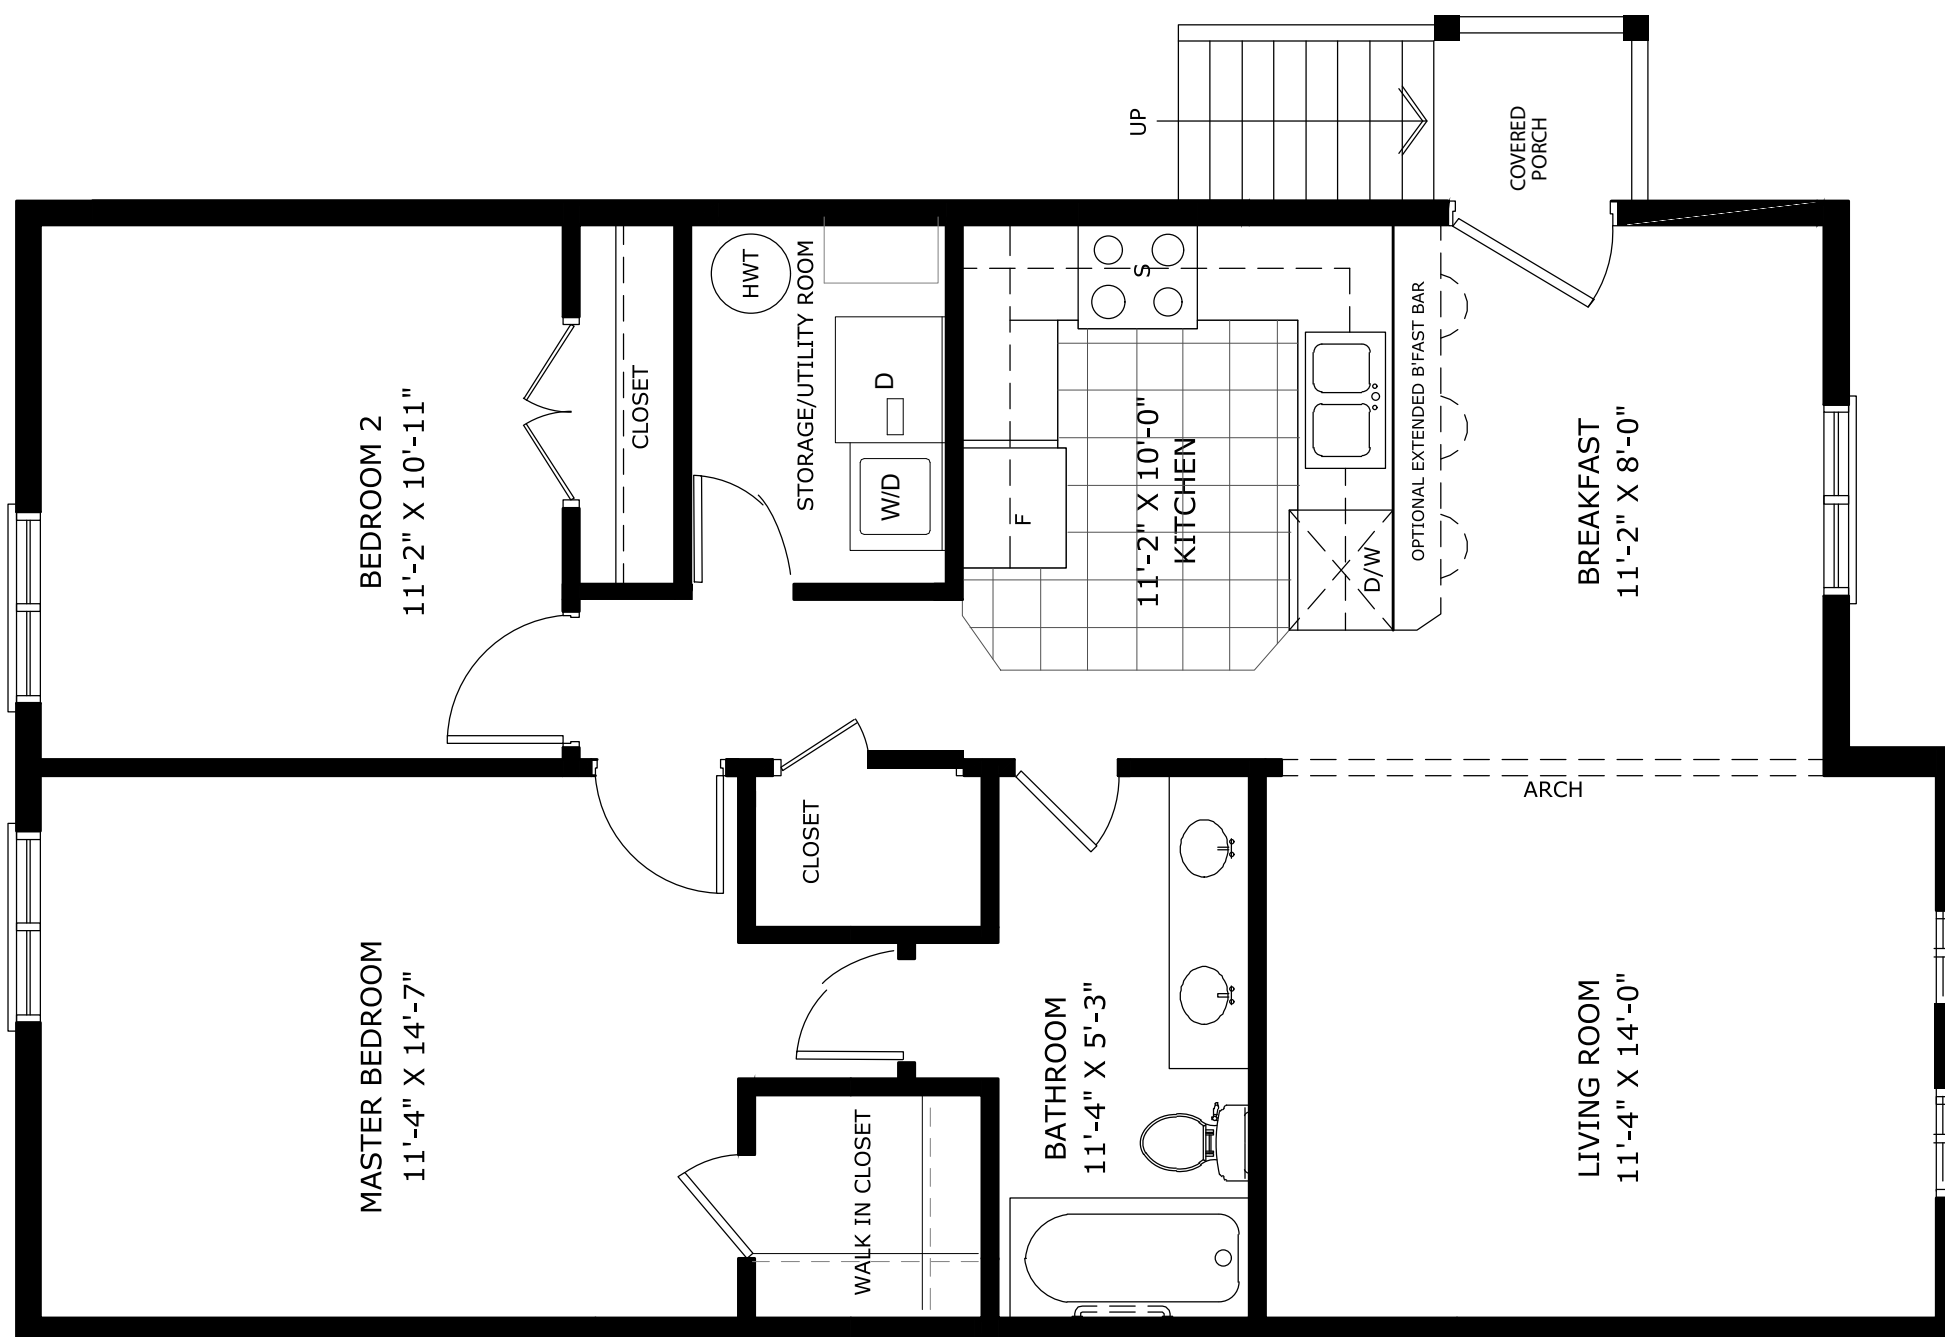

Mill Pond Villas

THE BUTTERCUP A
End Unit Level Two
940 sq ft

*The Buttercup B is mirror image of The Buttercup A