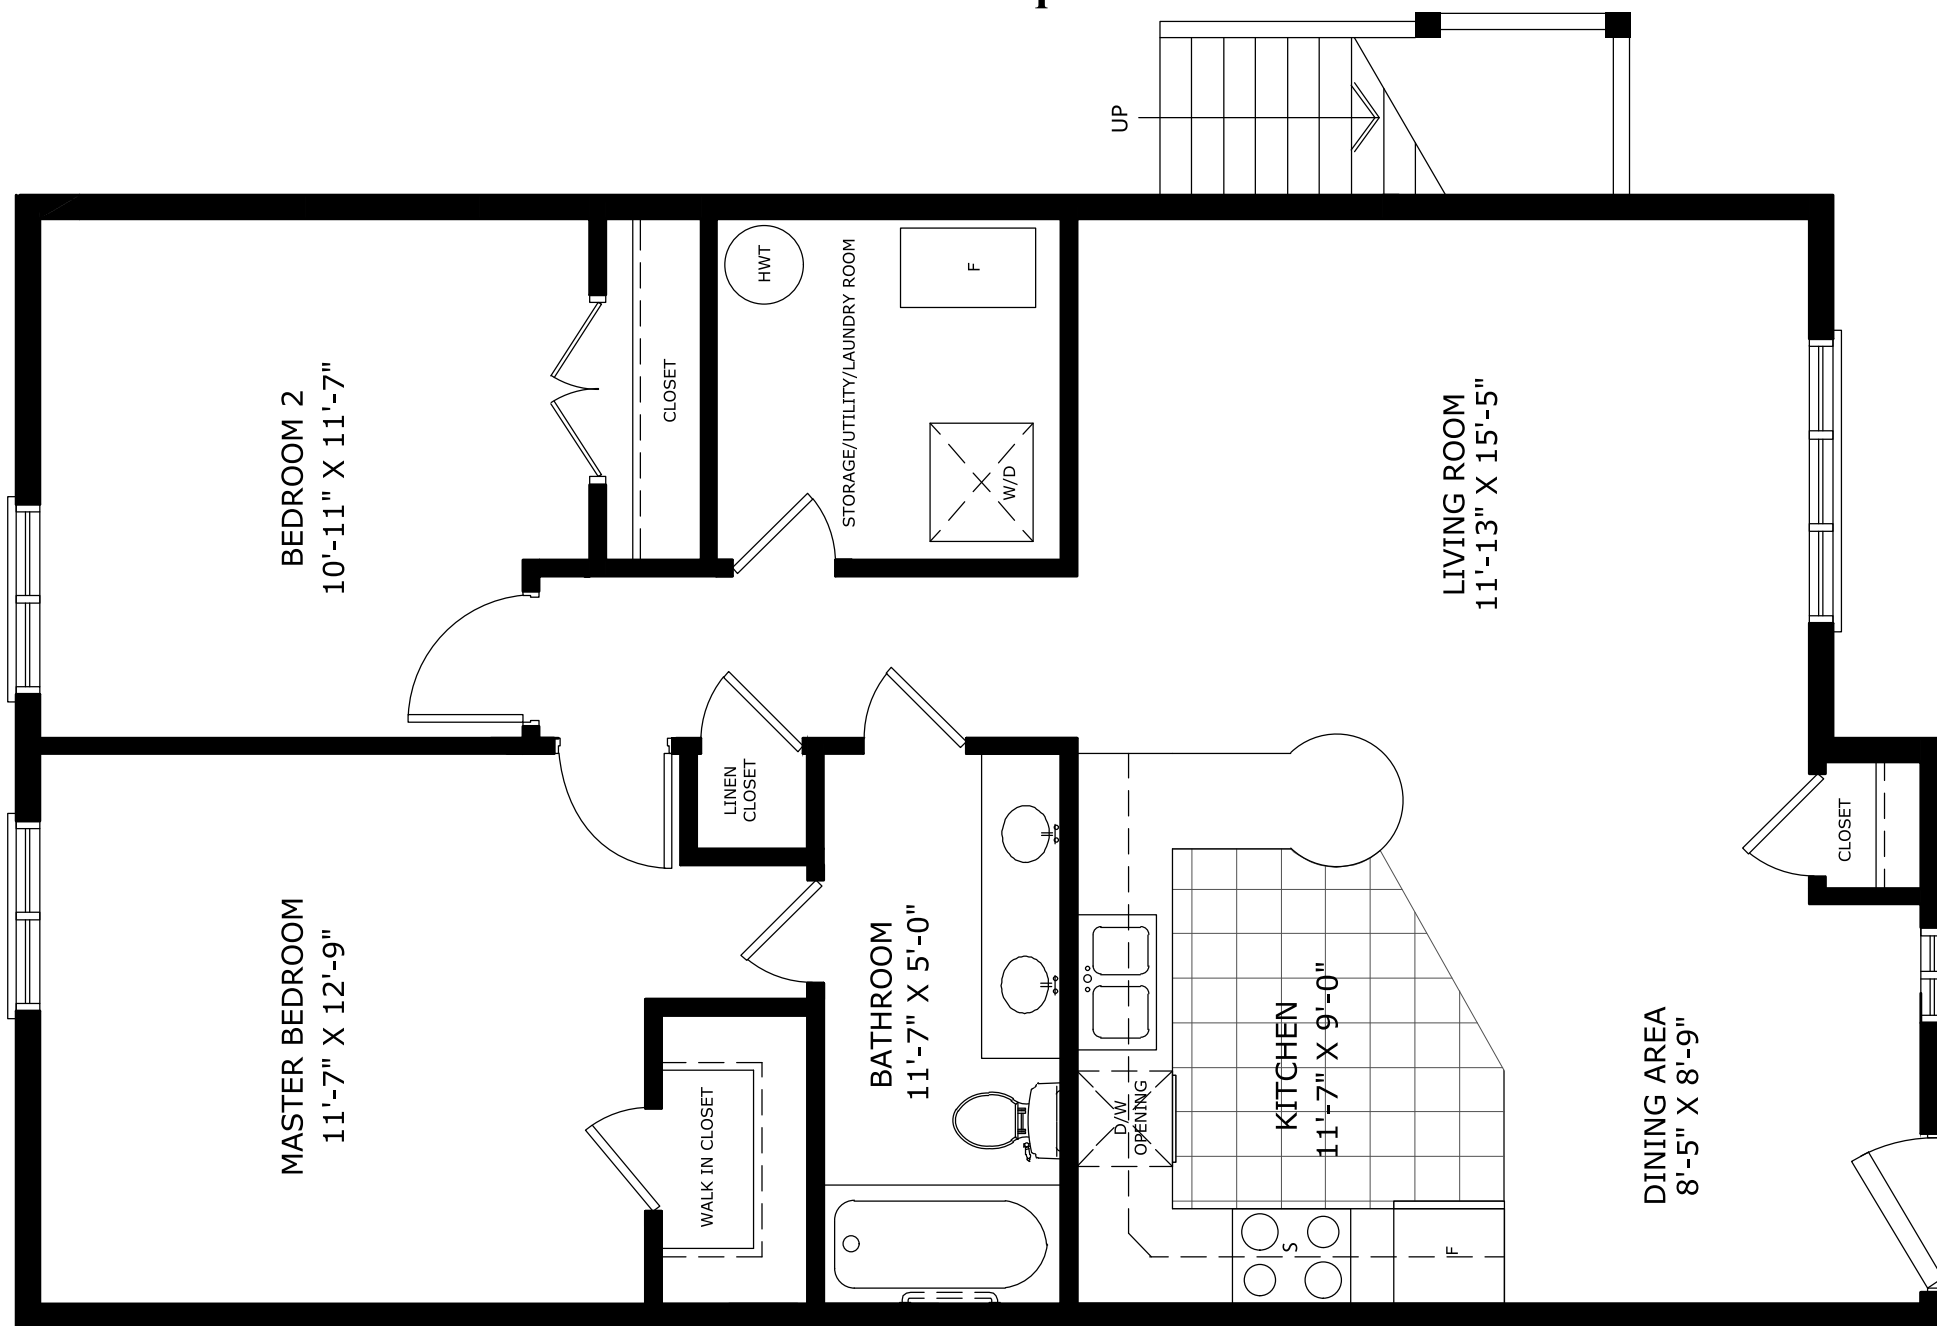

# Mill Pond Villas

THE IRIS A  
End Unit Level One  
940 sq ft

\*The Iris B is mirror image of The Iris A