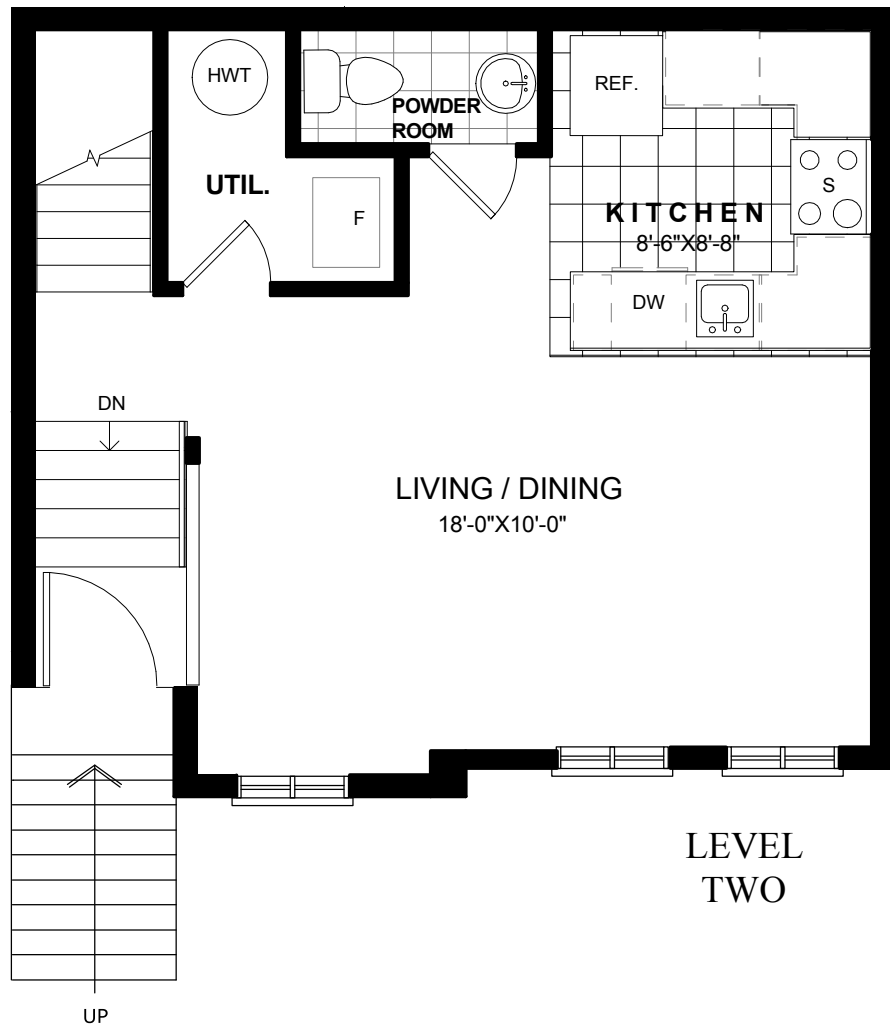

# Mill Pond Villas

THE LILY A  
Two Storey Villa  
956 sq ft

LEVEL TWO

LEVEL THREE

\*The Lily B is mirror image of The Lily A

LEVEL TWO

LEVEL THREE