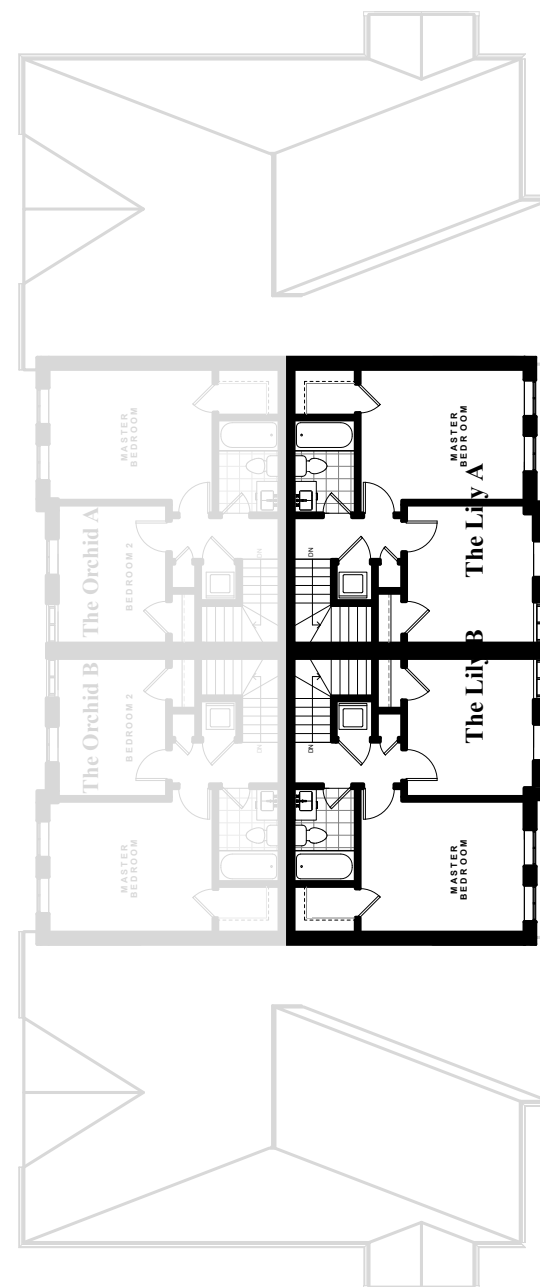

# Mill Pond Villas

THE LILY A  
Two Storey Villa  
956 sq ft

LEVEL TWO

LEVEL THREE

\*The Lily B is mirror image of The Lily A

LEVEL TWO

LEVEL THREE