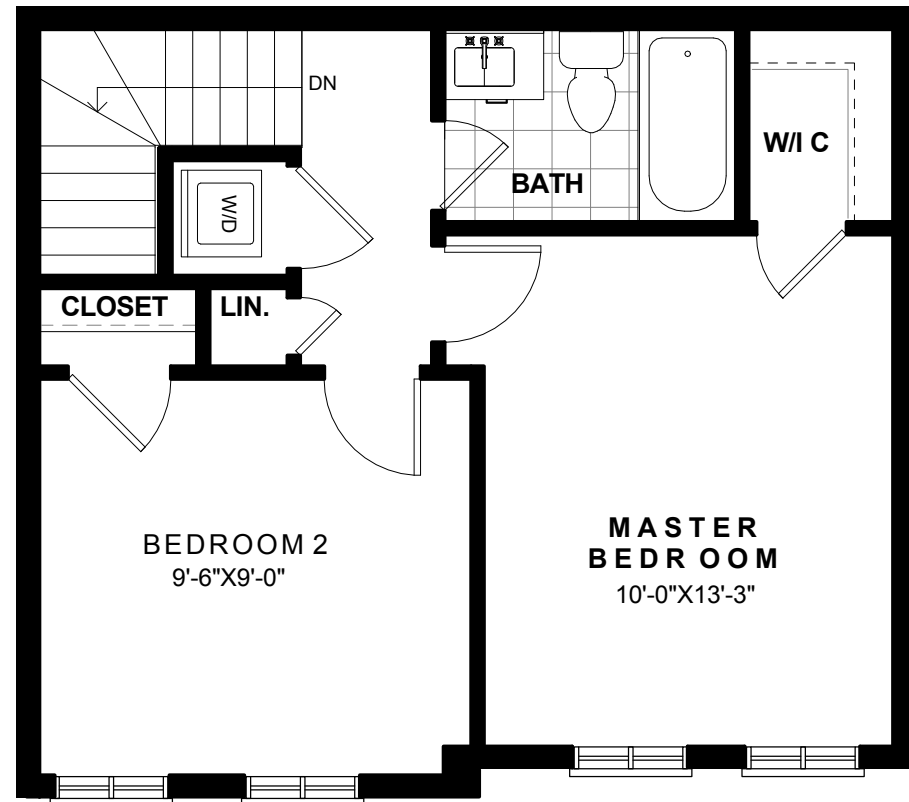

# Mill Pond Villas

THE LILY A  
Two Storey Villa  
956 sq ft

LEVEL TWO

LEVEL THREE

\*The Lily B is mirror image of The Lily A

LEVEL TWO

LEVEL THREE