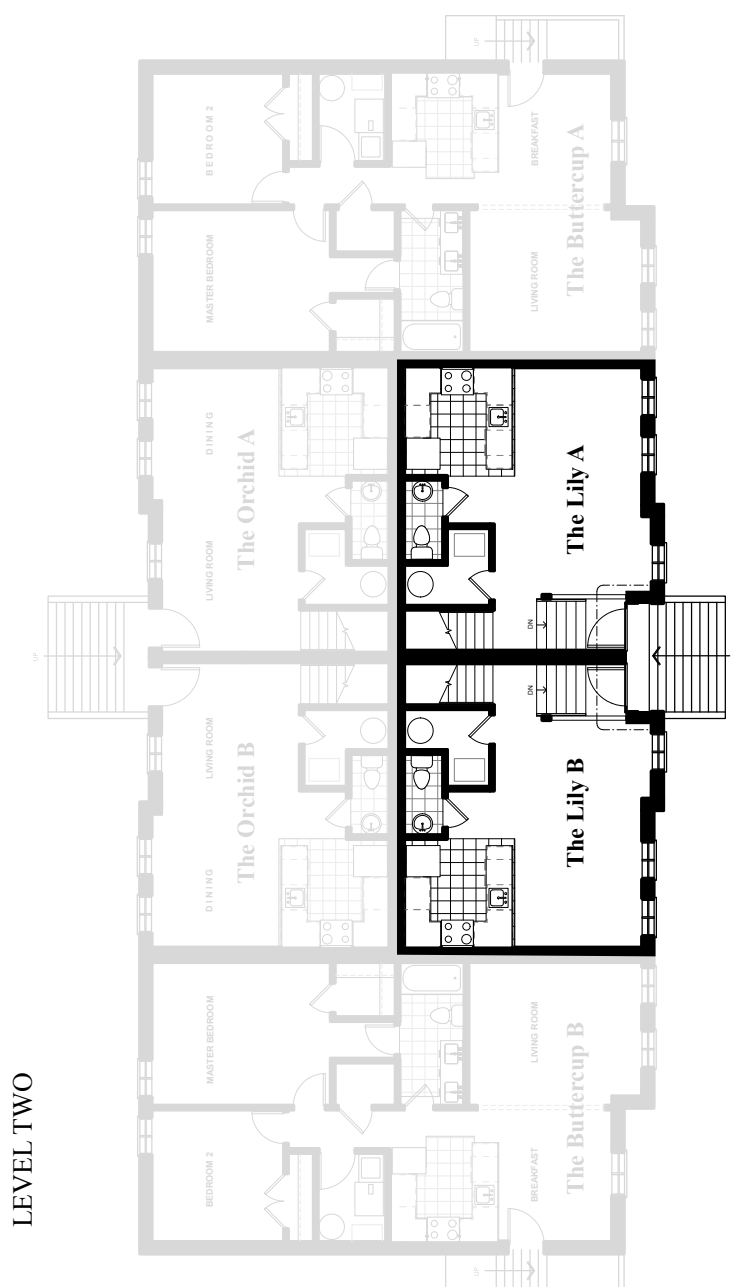

# Mill Pond Villas

THE LILY A  
Two Storey Villa  
956 sq ft

LEVEL TWO

LEVEL THREE

\*The Lily B is mirror image of The Lily A

LEVEL TWO

LEVEL THREE