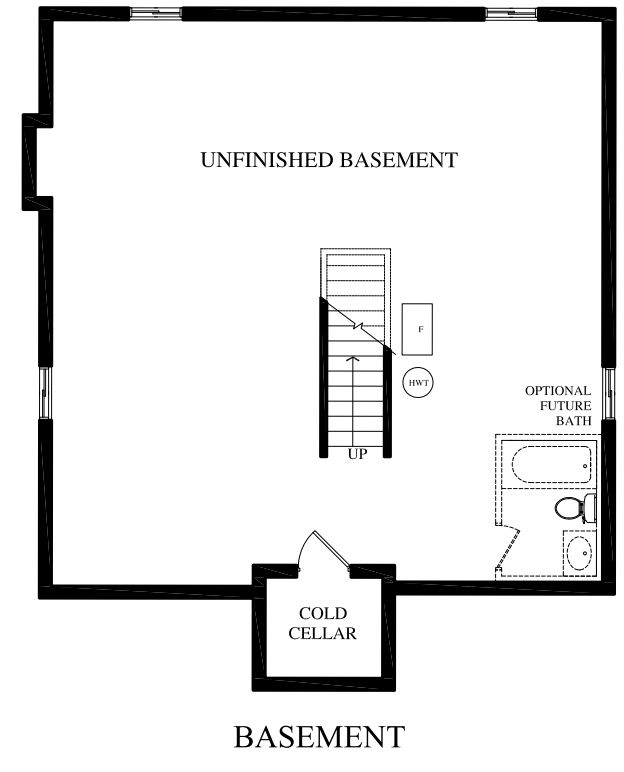

# NOTTINGHAM PALACE

1,990 SQUARE FEET

PURCHASER AGREES TO ACCEPT ALL CHANGES APPLICABLE TO SITE CONDITIONS, HOME MAY BE REVERSED, STEPS MAY VARY AT ANY EXTERIOR ENTRANCE DUE TO GRADING VARIANCE, ACTUAL SQUARE FOOTAGE MAY VARY FROM STATED SQUARE FOOTAGE ON BROCHURE, ALL RENDERINGS ARE ARTIST CONCEPT. DIMENSIONS, SPECIFICATIONS AND ARCHITECTURAL DETAILING SUBJECT TO MINOR MODIFICATIONS, ROOF LINES MAY VARY, WINDOW, SUMP PUMP, PUMP AND DOOR PLACEMENT MAY VARY IN ACCORDANCE WITH DIFFERENT STYLES FOR THIS MODEL. E.& O.E. ALL DRAWINGS AND RENDERINGS ARE SUBJECT TO COPYRIGHT 2013.