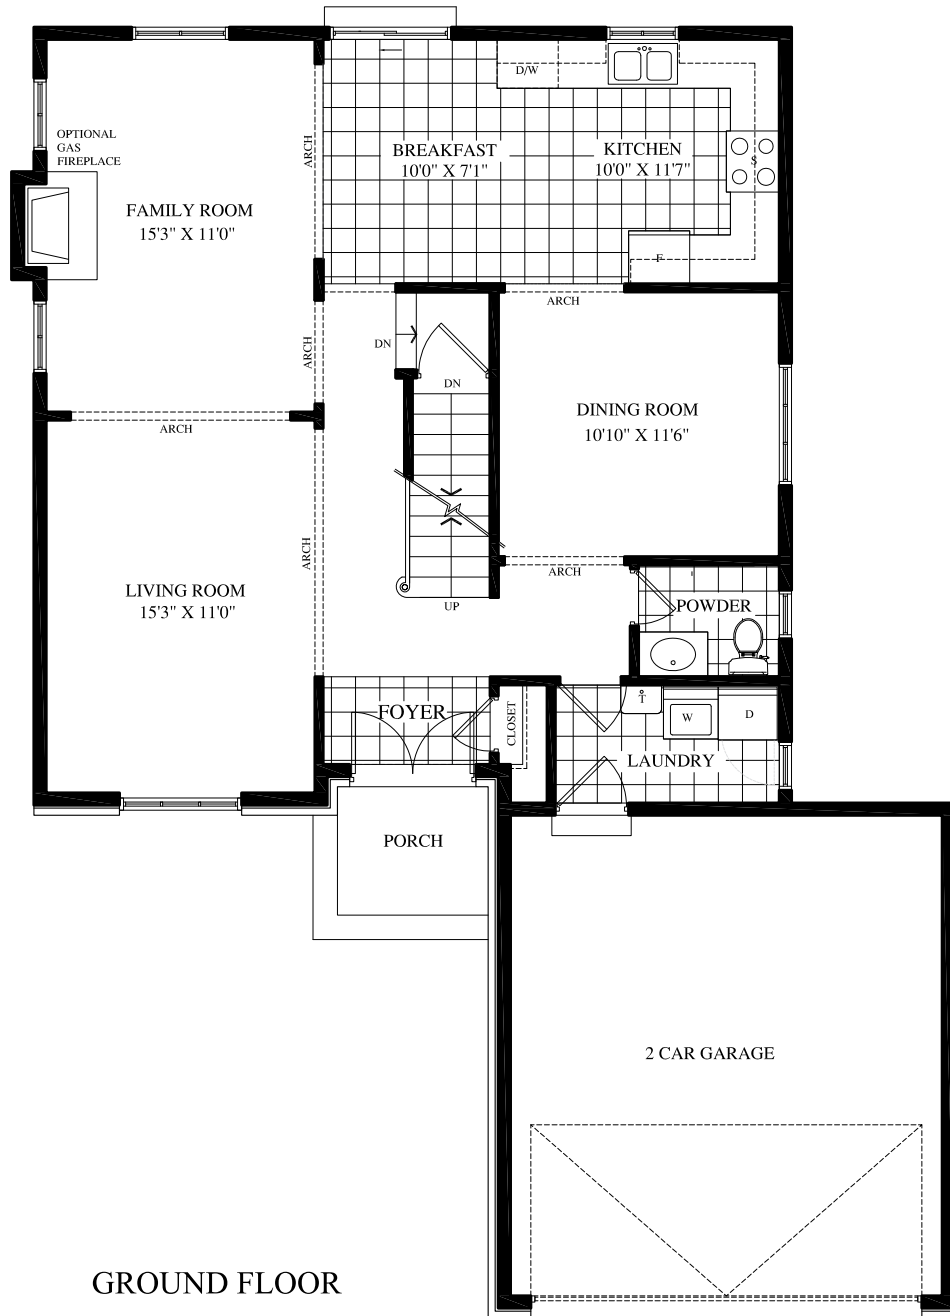

# NOTTINGHAM PALACE

1,990 SQUARE FEET

PURCHASER AGREES TO ACCEPT ALL CHANGES APPLICABLE TO SITE CONDITIONS, HOME MAY BE REVERSED, STEPS MAY VARY AT ANY EXTERIOR ENTRANCE DUE TO GRADING VARIANCE, ACTUAL SQUARE FOOTAGE MAY VARY FROM STATED SQUARE FOOTAGE ON BROCHURE, ALL RENDERINGS ARE ARTIST CONCEPT. DIMENSIONS, SPECIFICATIONS AND ARCHITECTURAL DETAILING SUBJECT TO MINOR MODIFICATIONS, ROOF LINES MAY VARY, WINDOW, SUMP PUMP, PUMP AND DOOR PLACEMENT MAY VARY IN ACCORDANCE WITH DIFFERENT STYLES FOR THIS MODEL. E.& O.E. ALL DRAWINGS AND RENDERINGS ARE SUBJECT TO COPYRIGHT 2013.