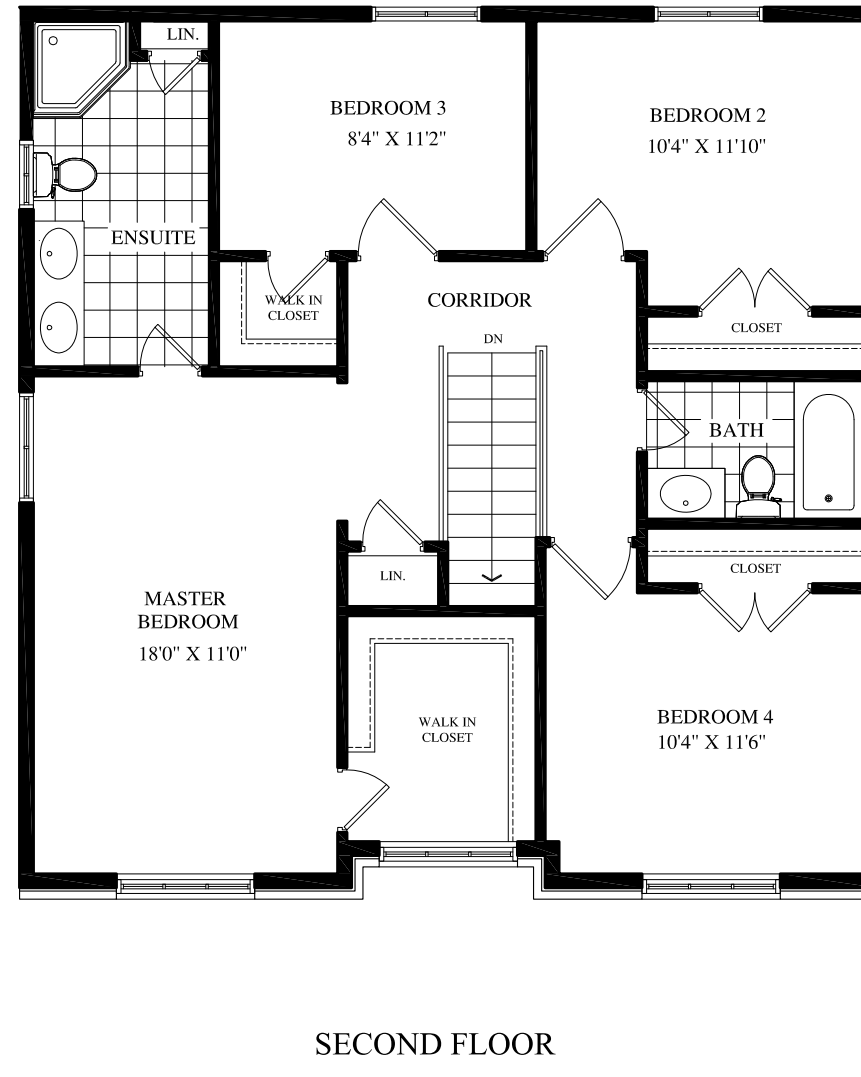

# NOTTINGHAM PALACE

1,990 SQUARE FEET

PURCHASER AGREES TO ACCEPT ALL CHANGES APPLICABLE TO SITE CONDITIONS, HOME MAY BE REVERSED, STEPS MAY VARY AT ANY EXTERIOR ENTRANCE DUE TO GRADING VARIANCE, ACTUAL SQUARE FOOTAGE MAY VARY FROM STATED SQUARE FOOTAGE ON BROCHURE, ALL RENDERINGS ARE ARTIST CONCEPT. DIMENSIONS, SPECIFICATIONS AND ARCHITECTURAL DETAILING SUBJECT TO MINOR MODIFICATIONS, ROOF LINES MAY VARY, WINDOW, SUMP PUMP, PUMP AND DOOR PLACEMENT MAY VARY IN ACCORDANCE WITH DIFFERENT STYLES FOR THIS MODEL. E.& O.E. ALL DRAWINGS AND RENDERINGS ARE SUBJECT TO COPYRIGHT 2013.