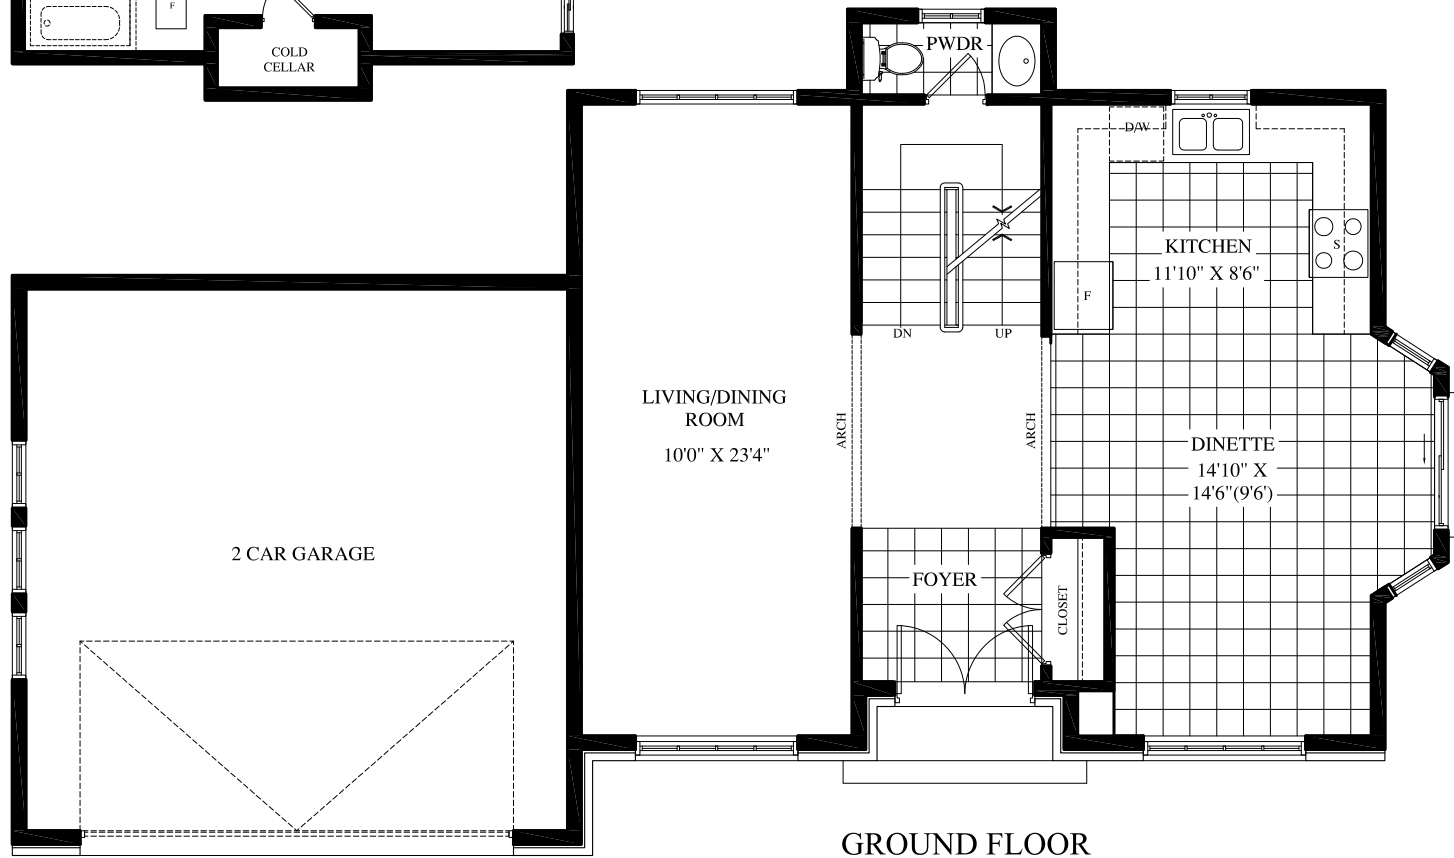

OXFORD PALACE

1,541 SQUARE FEET

PURCHASER AGREES TO ACCEPT ALL CHANGES APPLICABLE TO SITE CONDITIONS, HOME MAY BE REVERSED, STEPS MAY VARY AT ANY EXTERIOR ENTRANCE DUE TO GRADING VARIANCE, ACTUAL SQUARE FOOTAGE MAY VARY FROM STATED SQUARE FOOTAGE ON BROCHURE, ALL RENDERINGS ARE ARTIST CONCEPT. DIMENSIONS, SPECIFICATIONS AND ARCHITECTURAL DETAILING SUBJECT TO MINOR MODIFICATIONS, ROOF LINES MAY VARY, WINDOW, SUMP PUMP, PUMP AND DOOR PLACEMENT MAY VARY IN ACCORDANCE WITH DIFFERENT STYLES FOR THIS MODEL. E.& O.E. ALL DRAWINGS AND RENDERINGS ARE SUBJECT TO COPYRIGHT 2013.