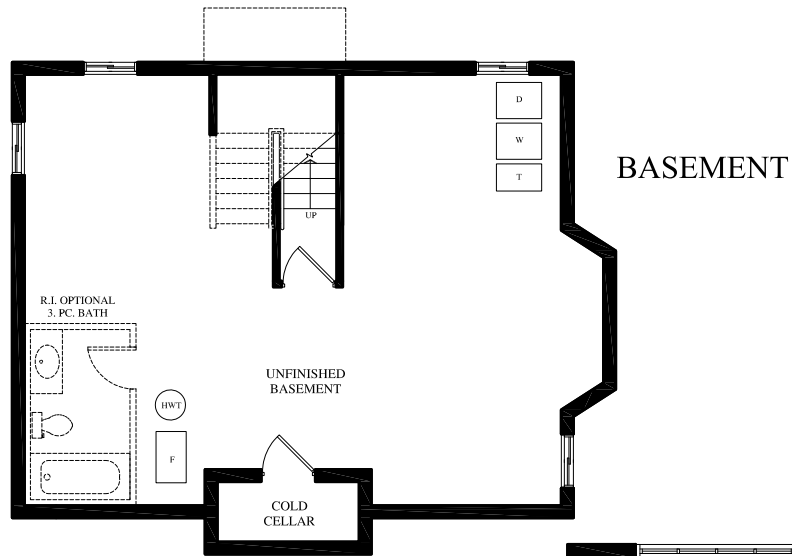

OXFORD PALACE

1,541 SQUARE FEET

PURCHASER AGREES TO ACCEPT ALL CHANGES APPLICABLE TO SITE CONDITIONS, HOME MAY BE REVERSED, STEPS MAY VARY AT ANY EXTERIOR ENTRANCE DUE TO GRADING VARIANCE, ACTUAL SQUARE FOOTAGE MAY VARY FROM STATED SQUARE FOOTAGE ON BROCHURE, ALL RENDERINGS ARE ARTIST CONCEPT. DIMENSIONS, SPECIFICATIONS AND ARCHITECTURAL DETAILING SUBJECT TO MINOR MODIFICATIONS, ROOF LINES MAY VARY, WINDOW, SUMP PUMP, PUMP AND DOOR PLACEMENT MAY VARY IN ACCORDANCE WITH DIFFERENT STYLES FOR THIS MODEL. E.& O.E. ALL DRAWINGS AND RENDERINGS ARE SUBJECT TO COPYRIGHT 2013.