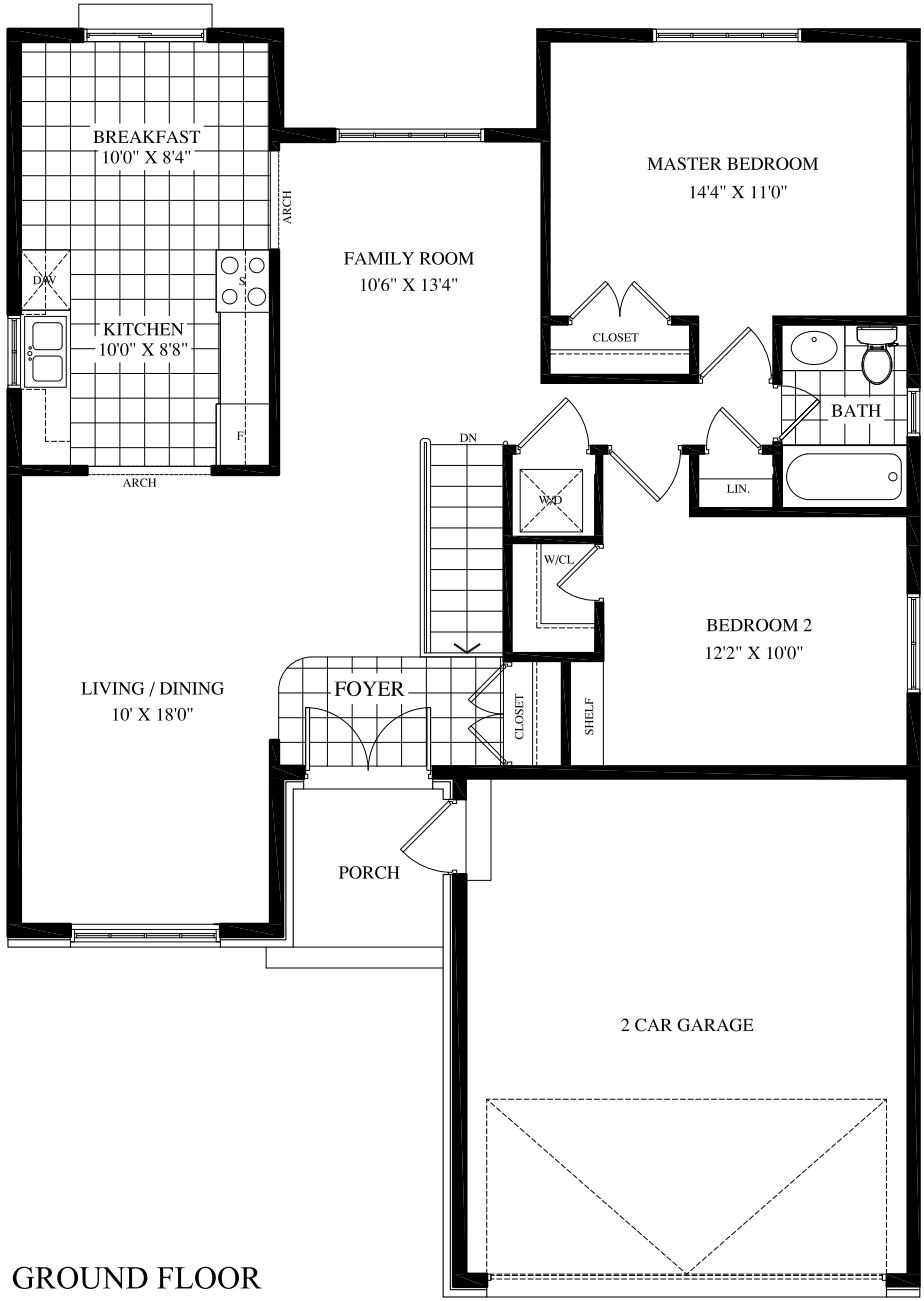

VICTORIA ESTATE

1,148 SQUARE FEET

PURCHASER AGREES TO ACCEPT ALL CHANGES APPLICABLE TO SITE CONDITIONS, HOME MAY BE REVERSED, STEPS MAY VARY AT ANY EXTERIOR ENTRANCE DUE TO GRADING VARIANCE, ACTUAL SQUARE FOOTAGE MAY VARY FROM STATED SQUARE FOOTAGE ON BROCHURE, ALL RENDERINGS ARE ARTIST CONCEPT. DIMENSIONS, SPECIFICATIONS AND ARCHITECTURAL DETAILING SUBJECT TO MINOR MODIFICATIONS, ROOF LINES MAY VARY, WINDOW, SUMP PUMP, PUMP AND DOOR PLACEMENT MAY VARY IN ACCORDANCE WITH DIFFERENT STYLES FOR THIS MODEL. E.& O.E. ALL DRAWINGS AND RENDERINGS ARE SUBJECT TO COPYRIGHT 2013.