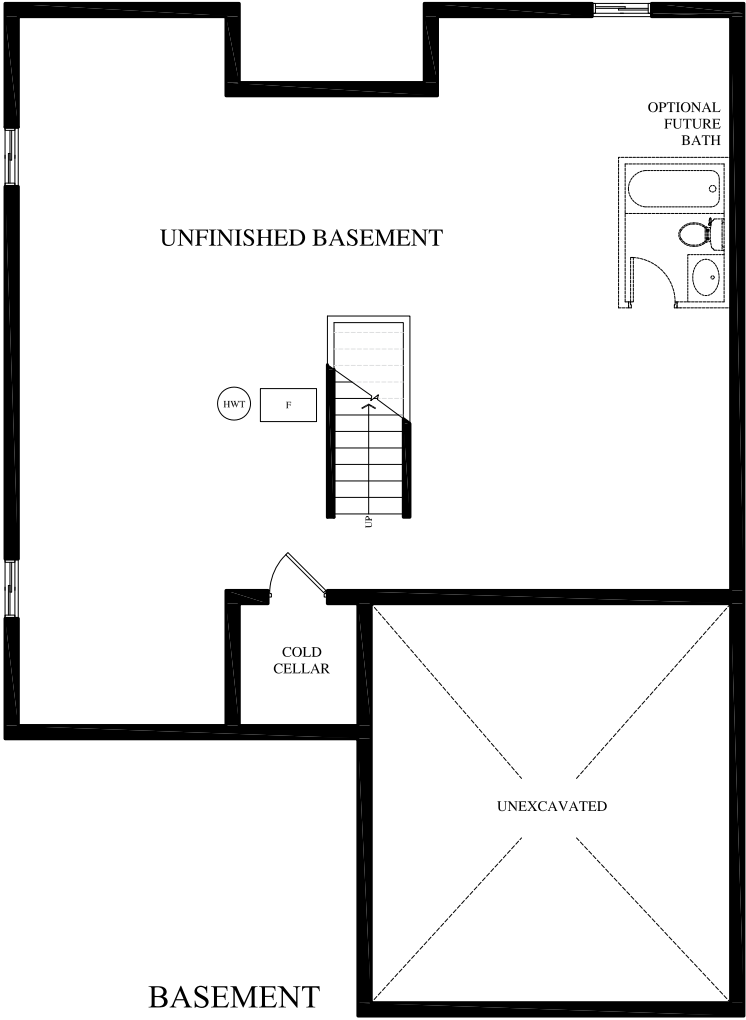

VICTORIA ESTATE

1,148 SQUARE FEET

PURCHASER AGREES TO ACCEPT ALL CHANGES APPLICABLE TO SITE CONDITIONS, HOME MAY BE REVERSED, STEPS MAY VARY AT ANY EXTERIOR ENTRANCE DUE TO GRADING VARIANCE, ACTUAL SQUARE FOOTAGE MAY VARY FROM STATED SQUARE FOOTAGE ON BROCHURE, ALL RENDERINGS ARE ARTIST CONCEPT. DIMENSIONS, SPECIFICATIONS AND ARCHITECTURAL DETAILING SUBJECT TO MINOR MODIFICATIONS, ROOF LINES MAY VARY, WINDOW, SUMP PUMP, PUMP AND DOOR PLACEMENT MAY VARY IN ACCORDANCE WITH DIFFERENT STYLES FOR THIS MODEL. E.& O.E. ALL DRAWINGS AND RENDERINGS ARE SUBJECT TO COPYRIGHT 2013.